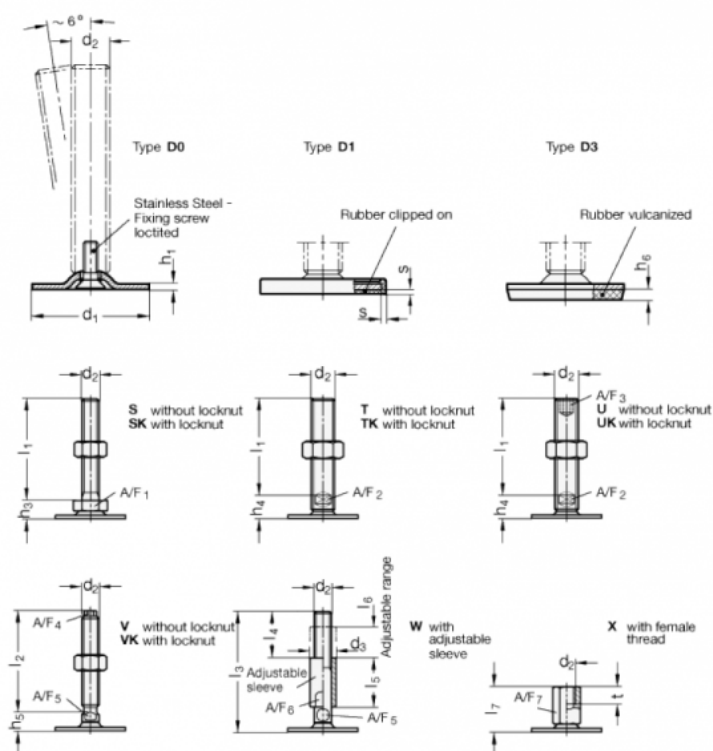

Article number: 204160M16150D0UK

Description: E+G levelling foot
GN 41-60-M16-150-D0-UK

Note: UK With nut, Hexagon socket at the top, Wrench flat at the bottom

Measures

A/F2 = 12

s =

A/F3 = 8

d1 = 60

d2 = M16

h1 = 2.5

h4 = 17

h6 =

l1 = 150